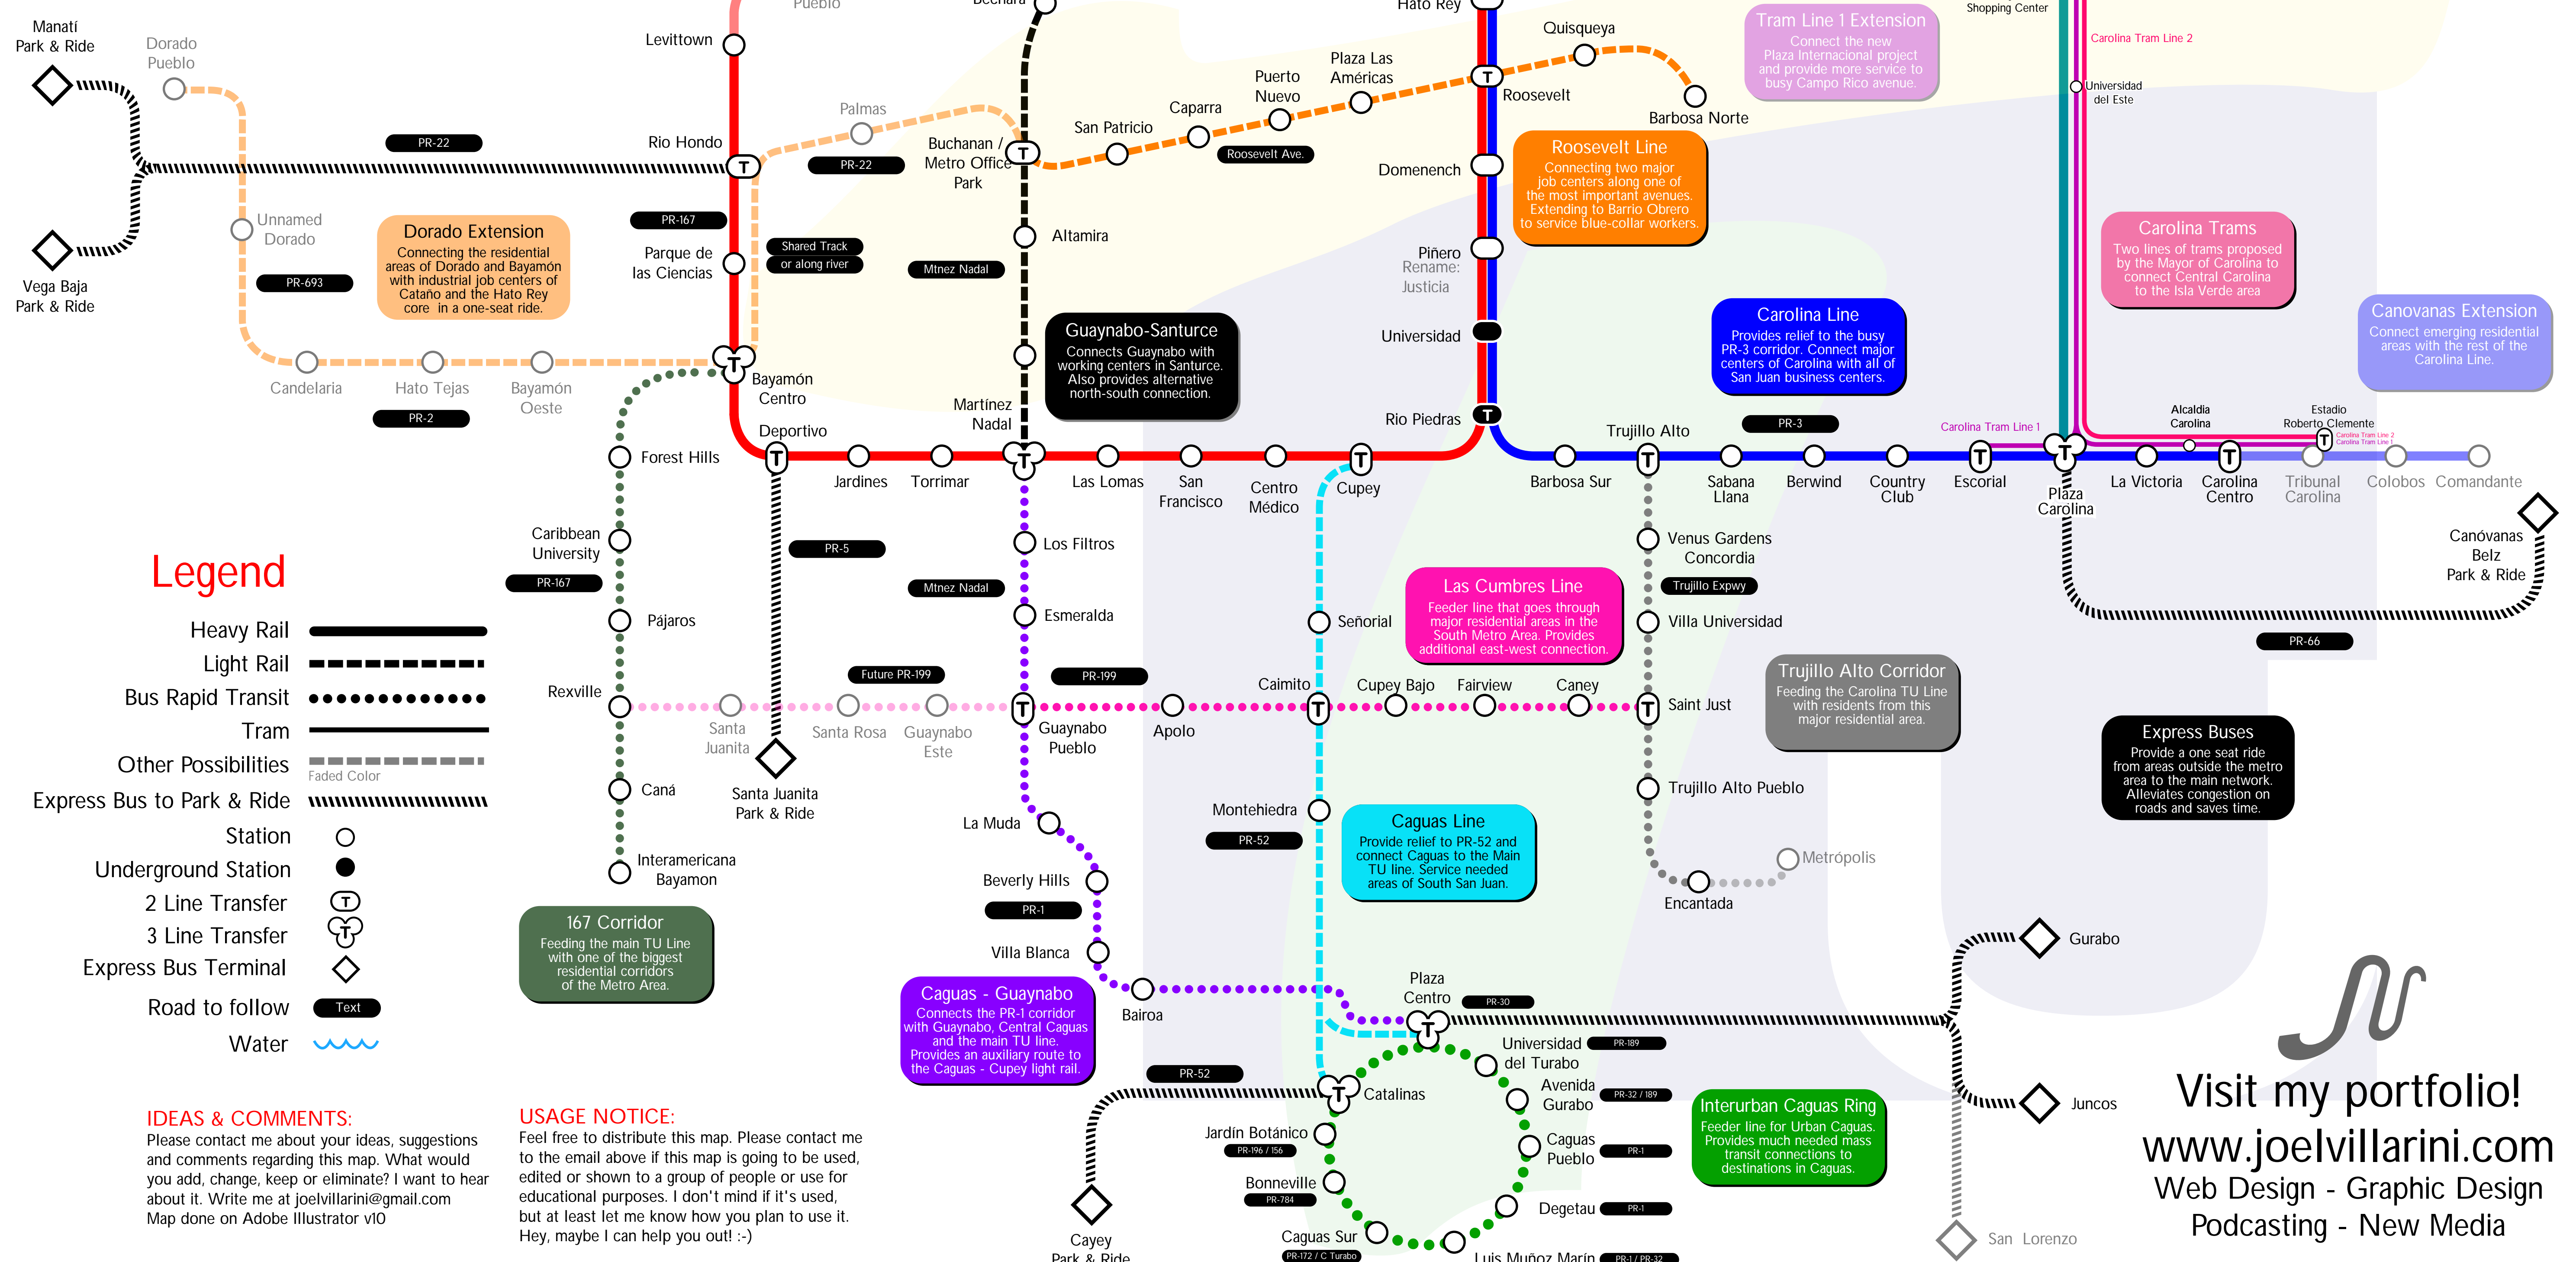

San Juan Metro Area Mass Transit Dream Map

by: Joel Villarini
contact: joelvillarini@gmail.com
date: January 22nd 2007
version: 3.0
Copyright 2008 Joel Villarini

Visit my portfolio! www.joelvillarini.com
Web Design - Graphic Design - Podcasting - New Media

Legend

- Heavy Rail
- Light Rail
- Bus Rapid Transit
- Tram
- Other Possibilities
- Express Bus to Park & Ride
- Station
- Underground Station
- 2 Line Transfer
- 3 Line Transfer
- Express Bus Terminal
- Road to follow
- Water